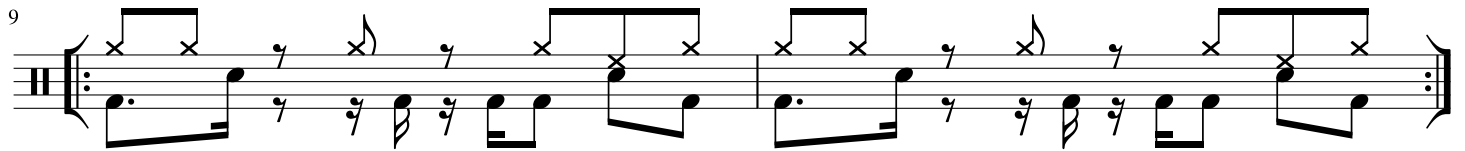

2) "Homelands" (Free Form Five mix)