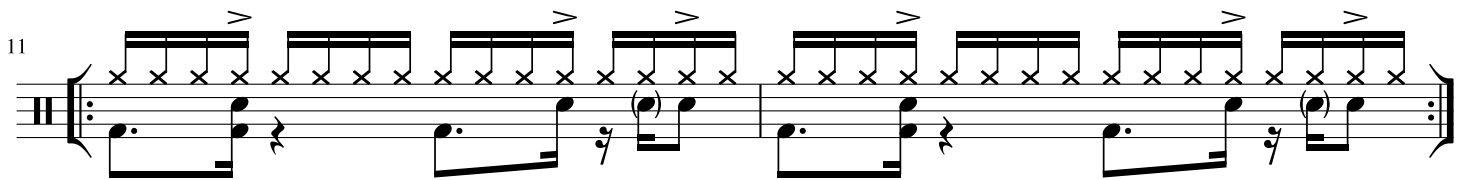

## 4) "Sunset" (MJ Cole mix) Note : Swing the 16th note subdivisions

A)

B)

17

Musical notation for a drum set, consisting of a five-line staff with a double bar line. The notation includes various rhythmic symbols: eighth notes with stems, quarter notes, and eighth notes with stems and beams. Some notes have 'x' marks above them, indicating specific drum parts. The notation is arranged in two measures, with a double bar line separating them.